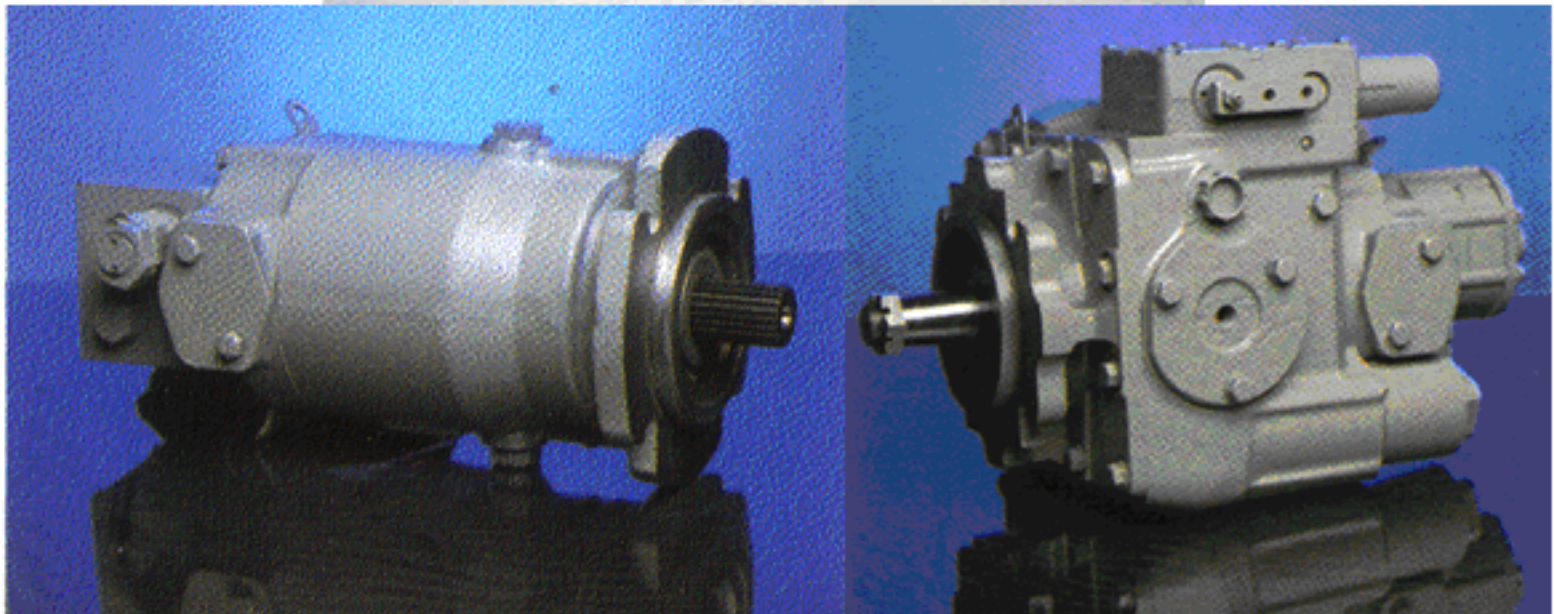

European Industrial Products

**5785 ADVANTAGE COVE
MEMPHIS, TENNESSEE 38141
Tel. (800) 937-3231 (901) 375-0011
Fax (901) 375-4002
EMAIL info@eip.us.com**

Index

VARIABLE DISPLACEMENT PUMP PARTS

ELPE pumps, motors and spare parts (GRIMK 420 to 427) are interchangeable with Sauer-Sundstrand® Series 20 to 27.