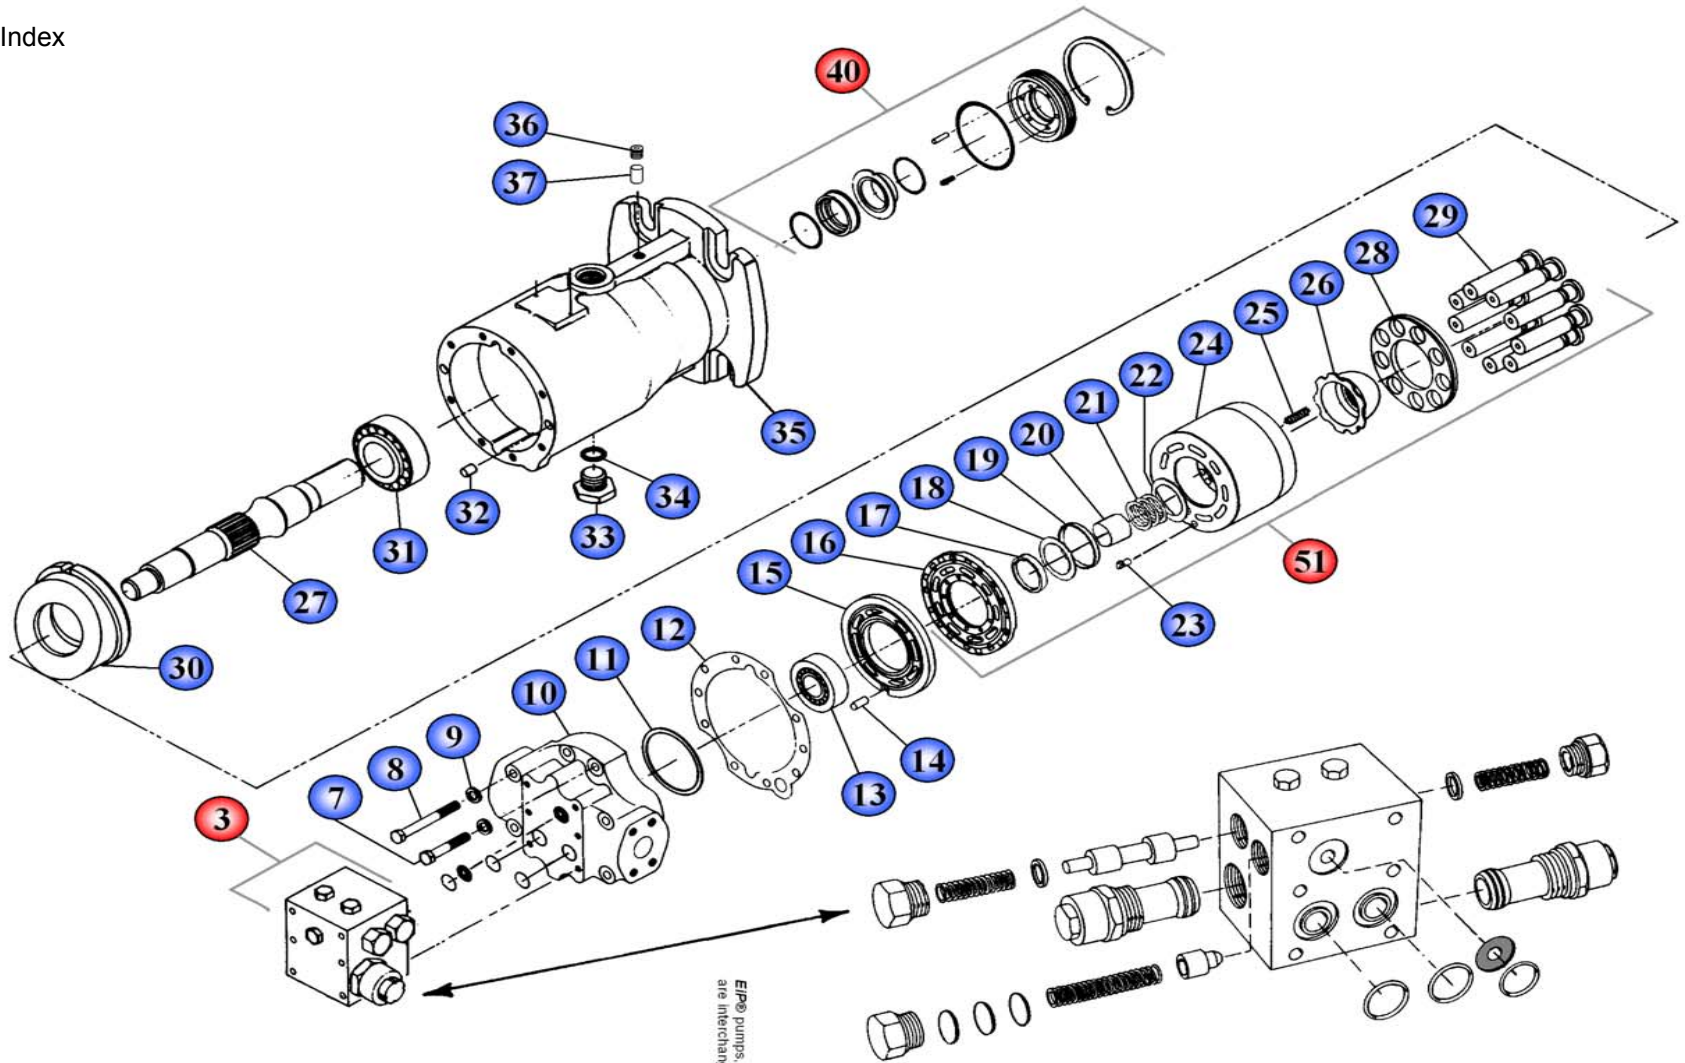

Index

FIXED DISPLACEMENT MOTOR PARTS

EIP® pumps, motors and spare parts (GR/MK 420 to 427) are interchangeable with Sauer-Sundstrand® Series 20 to 27.

FIXED DISPLACEMENT MOTOR PARTS