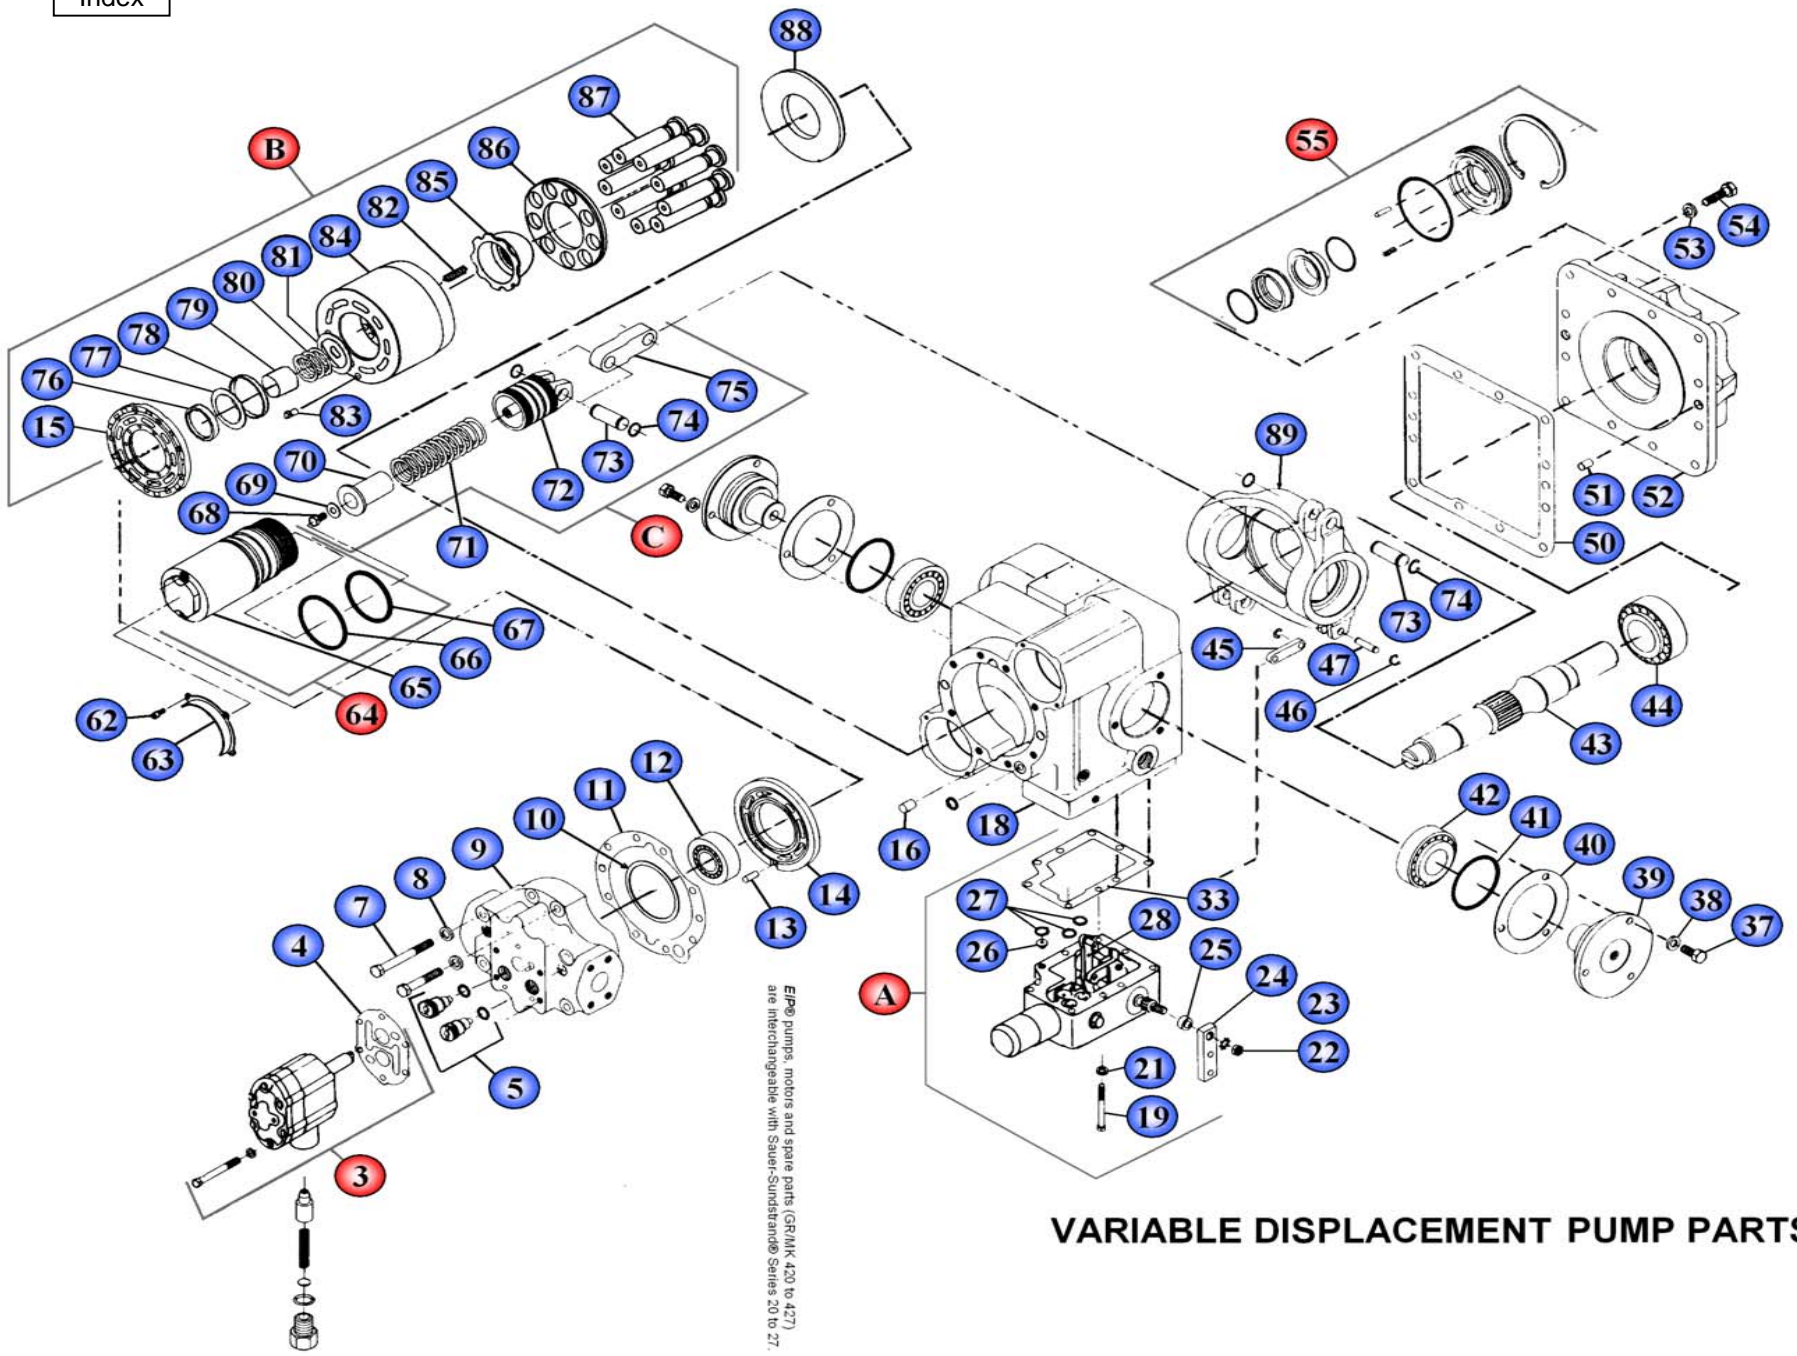

Index

VARIABLE DISPLACEMENT PUMP PARTS

ELPE pumps, motors and spare parts (GRIMK 420 to 427) are interchangeable with Sauer-Sundstrand® Series 20 to 27.

© 1995, European Industrial Products, Inc. All rights reserved. All registered trademarks, manufacturer's name, model numbers and/or descriptions are used for reference purposes ONLY. It is not implied that any items mentioned are products of the Sundstrand Company. Sauer-Sundstrand® is a registered trademark of the Sauer-Sundstrand Company.